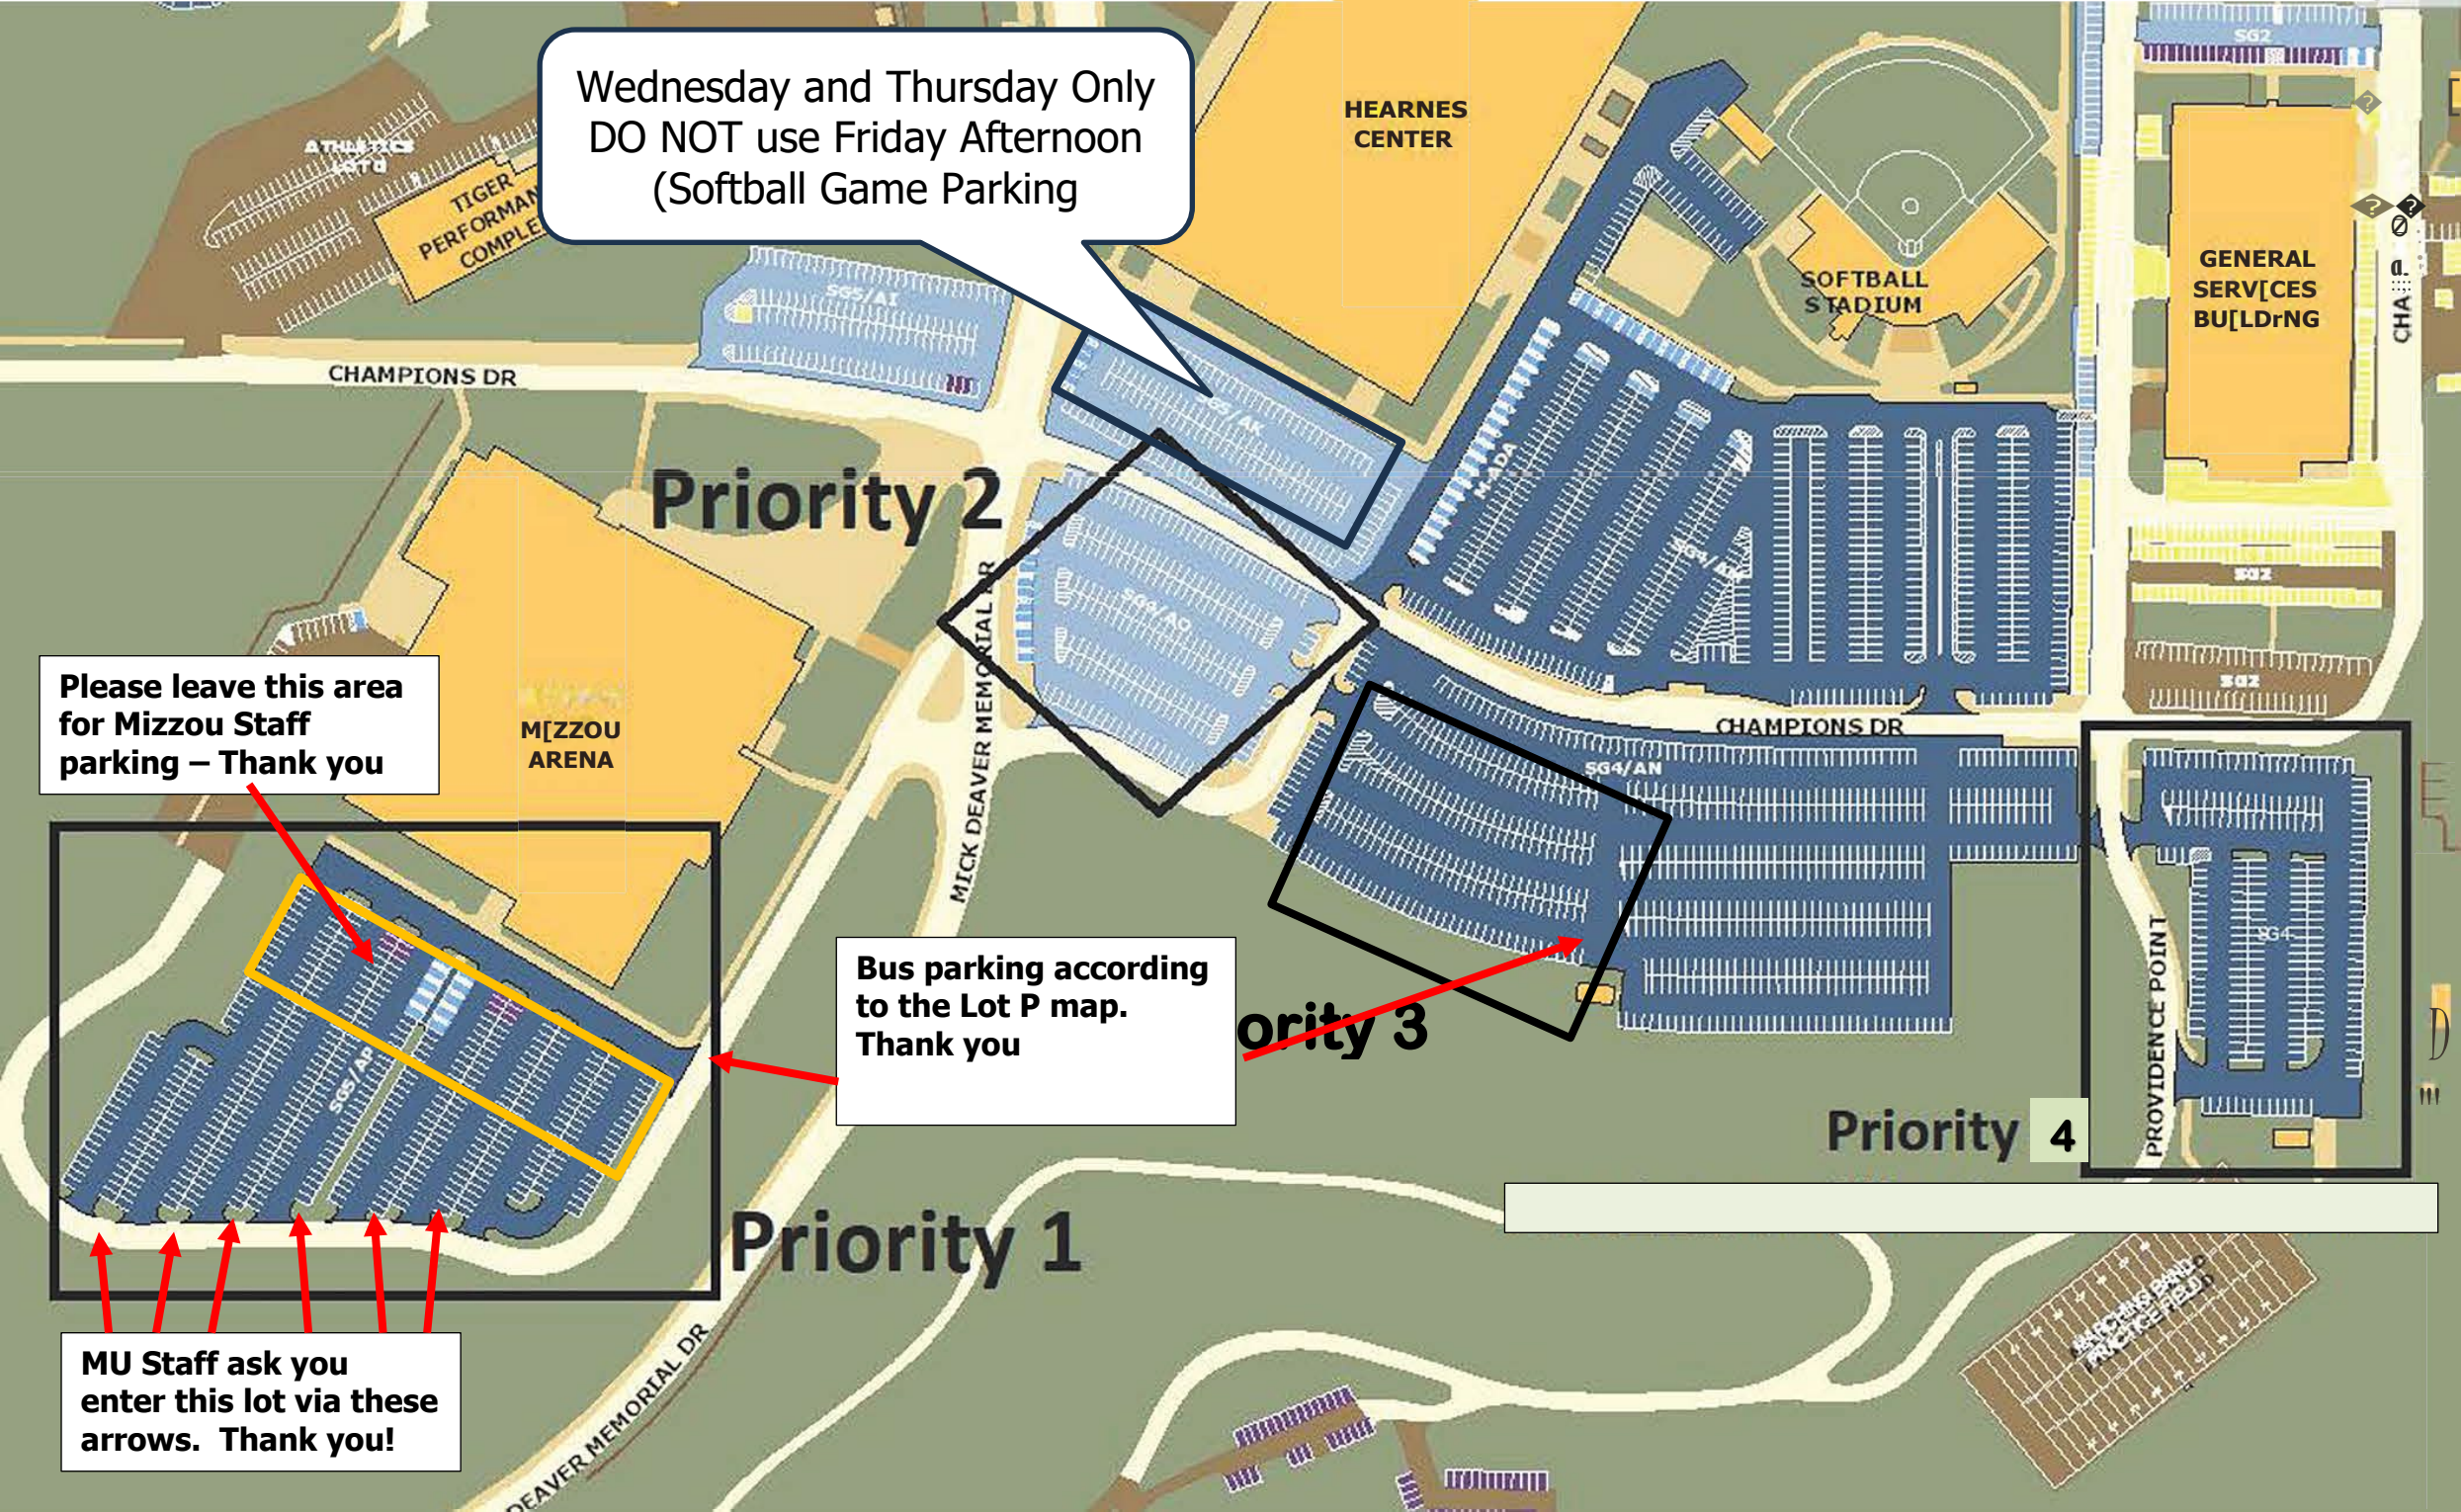

Wednesday and Thursday Only
DO NOT use Friday Afternoon
(Softball Game Parking)

Please leave this area
for Mizzou Staff
parking – Thank you

Bus parking according
to the Lot P map.
Thank you

MU Staff ask you
enter this lot via these
arrows. Thank you!

Priority 2

Priority 3

Priority 4

Priority 1

HEARNES CENTER

SOFTBALL STADIUM

GENERAL SERVICES BUILDING

MIZZOU ARENA